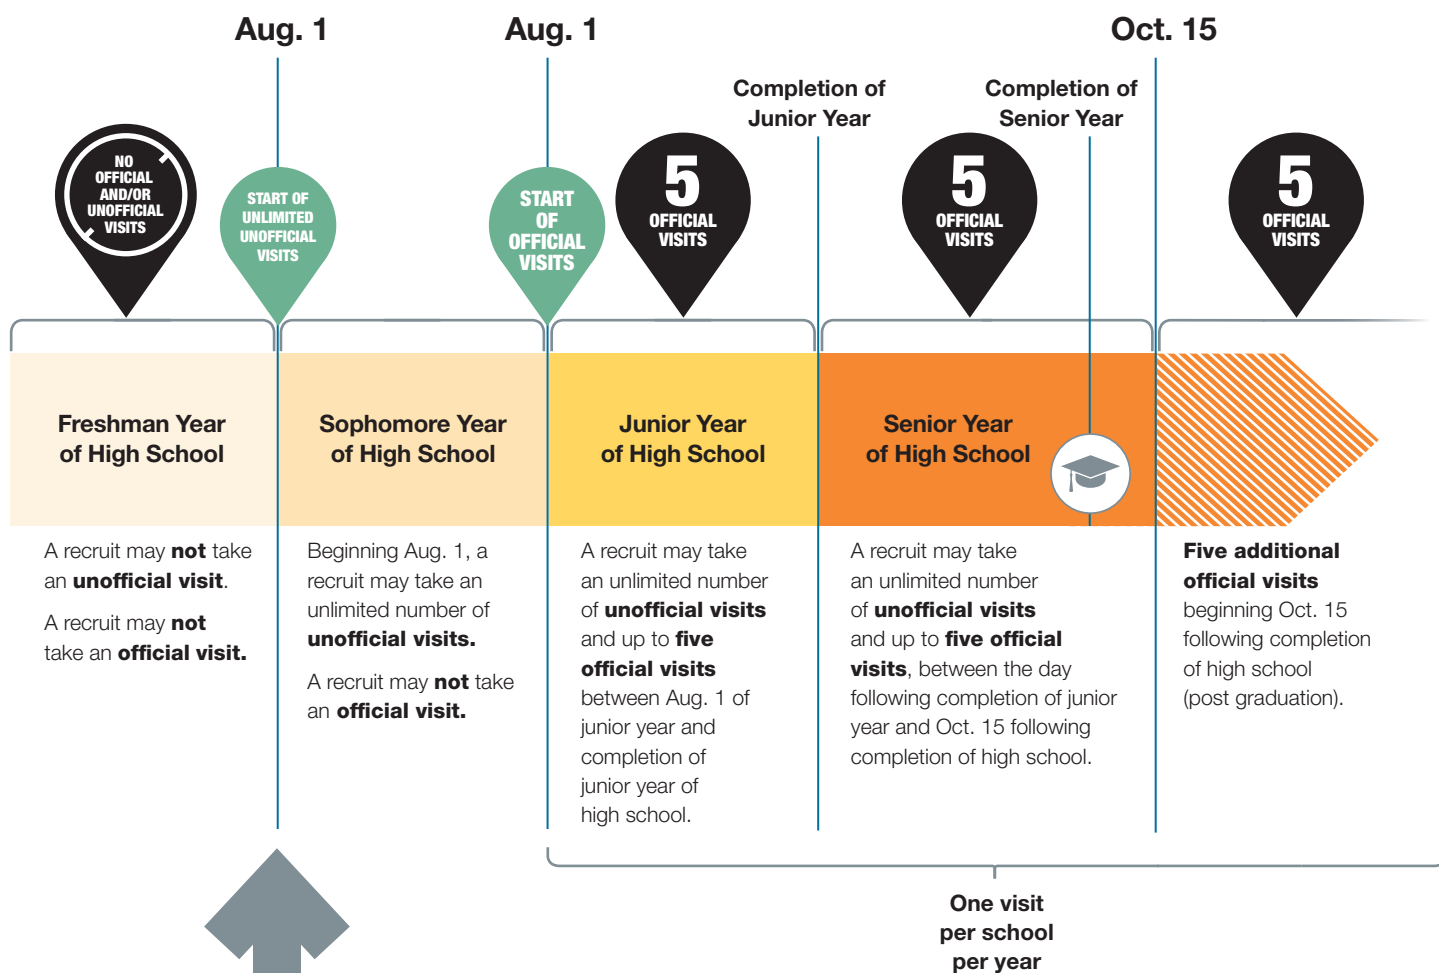

# Division I Men's Basketball Unofficial and Official Visit Timeline

**The following now applies to all men's basketball recruits:**

An **UNOFFICIAL VISIT** to a school by a recruit is a visit made at the recruit's own expense.

An **OFFICIAL VISIT** is a campus visit by a recruit funded in whole, or in part, by an NCAA school.

**Prior to Aug. 1 of the recruit's sophomore year, A COACH MAY NOT:**

1) Engage in recruiting conversations with a recruit during a visit to campus;

2) Provide a recruit complimentary admission to a contest; or

3) Arrange a campus tour.