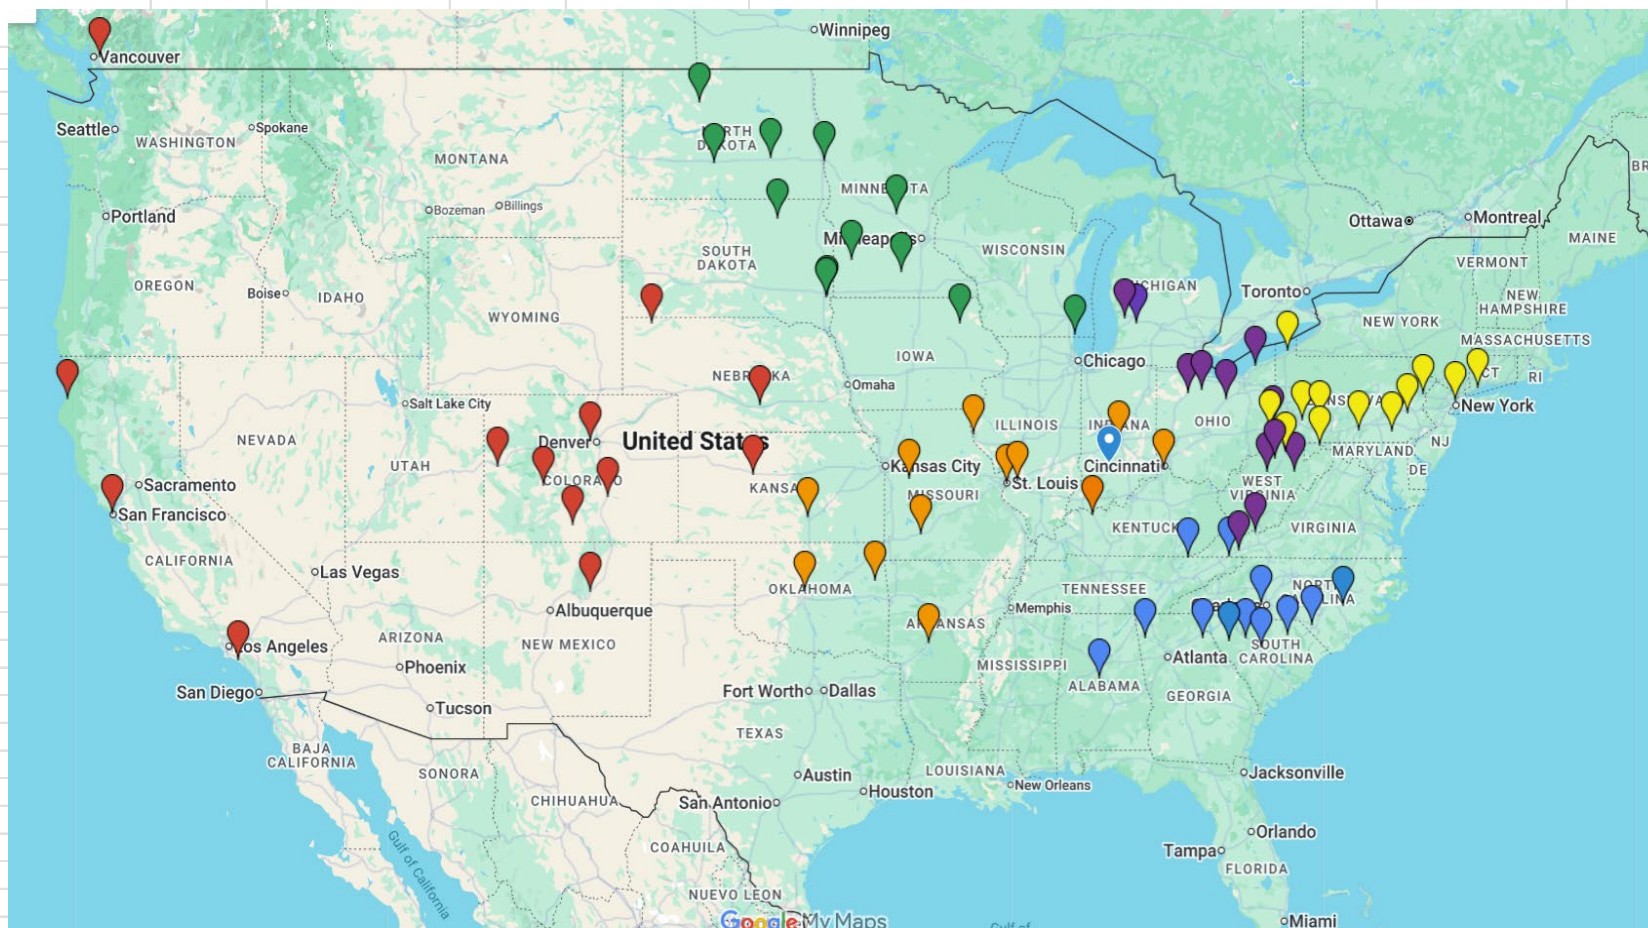

2026-27 DII Wrestling Super Regional Model

Super Region One (Yellow on map)		Super Region Two (Blue on map)		Super Region Three (Purple on map)		Super Region Four (Orange on map)		Super Region Five (Green on map)		Super Region Six (Red on map)	
Bridgeport	Ind.	Allen	C.Carolinas	Ashland	GMAC	Central Mo.	MIAA	Augustana	NSIC	Adams State	RMAC
East Stroudsburg	PSAC	Belmont Abbey	C. Carolinas	Bluefield St.	C. Carolinas	Central Okla.	MIAA	Jamestown	NSIC	Cal Poly Humbolt	GNAC
Fairmont St.	MEC	Coker	C. Carolinas	Davenport	GMAC	Drury	GLVC	Mary	NSIC	Chadron State	RMAC
Felician	CACC	Emmanuel (GA)	C. Carolinas	Davis & Elkins	MEC	UIndy	GLVC	Mankato	NSIC	Colorado Mesa	RMAC
Frostburg St.	MEC	King (TN)	C. Carolinas	Emory & Henry	C. Carolinas	Ky. Wesleyan	GMAC	Moorhead	NSIC	Colorado Mines	RMAC
Gannon	PSAC	Lander	C. Carolinas	Findlay	GMAC	Maryville (MO)	GLVC	Minot State	NSIC	CSU-Pueblo	RMAC
Kutztown	PSAC	Lincoln Memorial	C. Carolinas	Glenville St.	MEC	McKendree	GLVC	Northern State	NSIC	Fort Hays State	MIAA
Millersville	PSAC	Montevallo	C. Carolinas	Grand Valley St.	GLVC	Newman	MIAA	Southwest MN	NSIC	Nebraska-Kearney	MIAA
Pitt.-Johnstown	PSAC	Mount Olive	C. Carolinas	Lake Erie	GMAC	NSU	MIAA	St. Cloud St.	NSIC	New Mexico Highlan	RMAC
Seton Hill	PSAC	Newberry	C. Carolinas	Salem	Ind.	Ouachita Baptist	MIAA	Sioux Falls	NSIC	San Francisco State	RMAC
Shippensburg	PSAC	Shorter	C. Carolinas	Tiffin	GMAC	Quincy	GLVC	Upper Iowa	GLVC	Simon Fraser	GNAC
Wheeling	MEC	UNC-Pembroke	C.Carolinas	West Liberty	MEC	Thomas More	GMAC	UW-Parkside	NSIC	Western State	RMAC
										Vanguard	PACWEST

*Due to campus proximity, Augustana College and the University of Sioux Falls appear as one green bubble on the map.