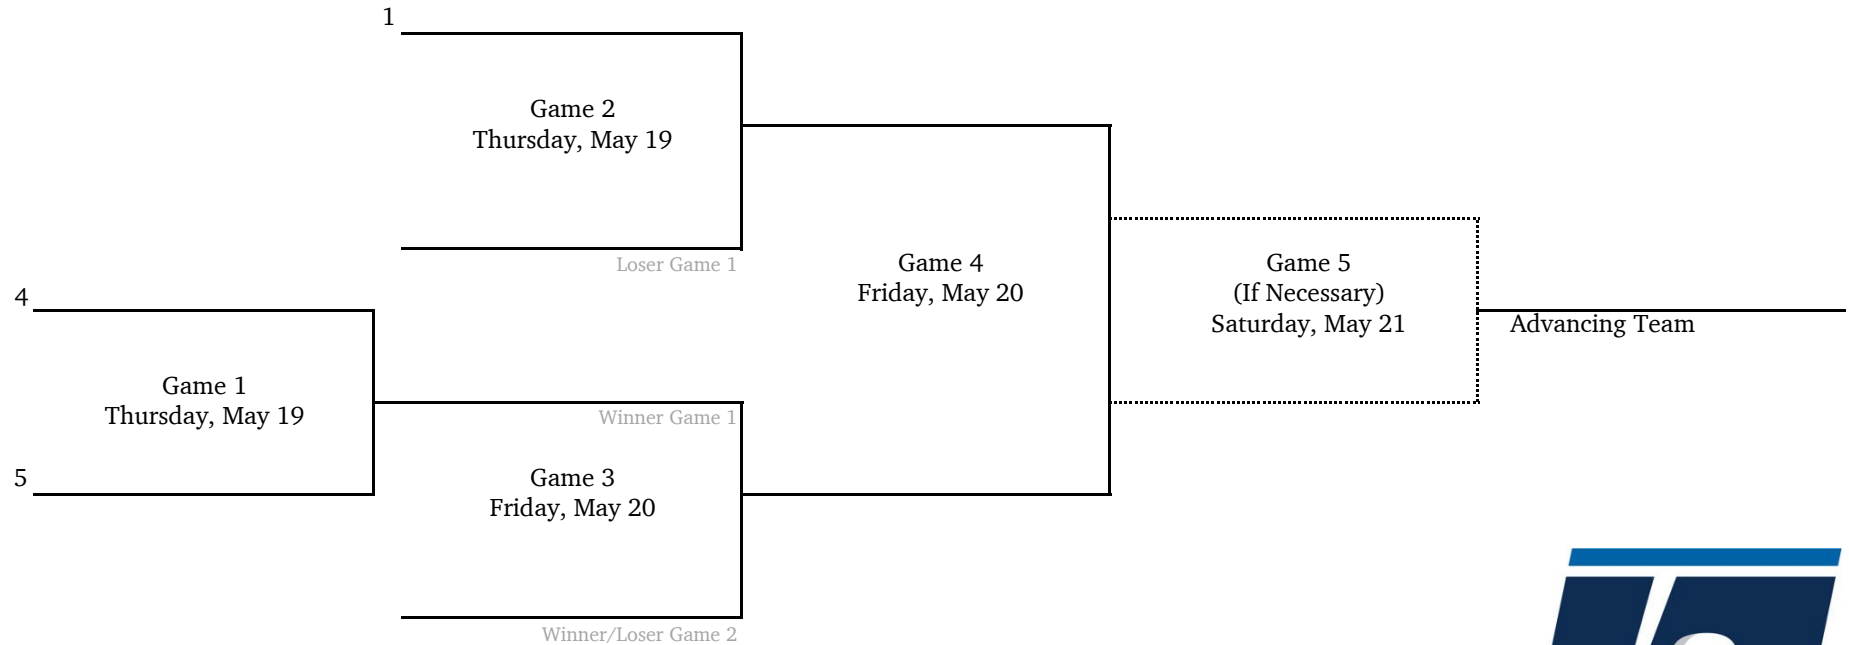

2022 NCAA Division II Baseball Championship

Southeast Regional #2 - TBD, Host

*Denotes host institution
All times are Eastern.

2022 NCAA Division II Baseball Championship

South Central Regional #1 - TBD, Host