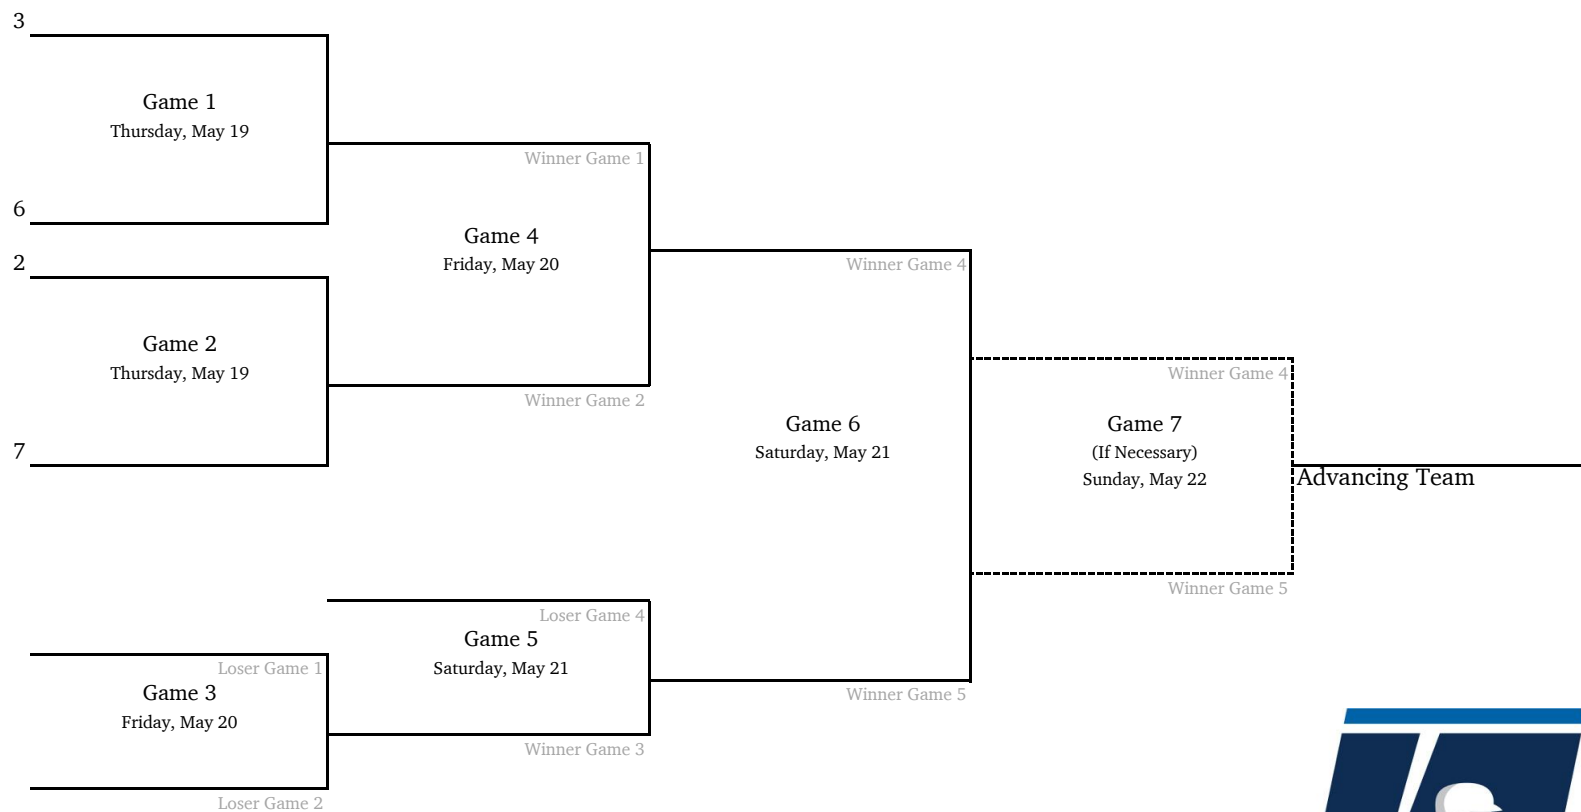

2022 NCAA Division II Baseball Championship

Atlantic Regional #2 - TBD, Host

*Denotes host institution
All times are Eastern.

2022 NCAA Division II Baseball Championship

Central Regional #1 - TBD, Host

*Denotes host institution
All times are Eastern.

2022 NCAA Division II Baseball Championship

Central Regional #2 - TBD, Host

*Denotes host institution
All times are Eastern.

2022 NCAA Division II Baseball Championship

East Regional #1 - TBD, Host

All times are Eastern.
Information subject to change.