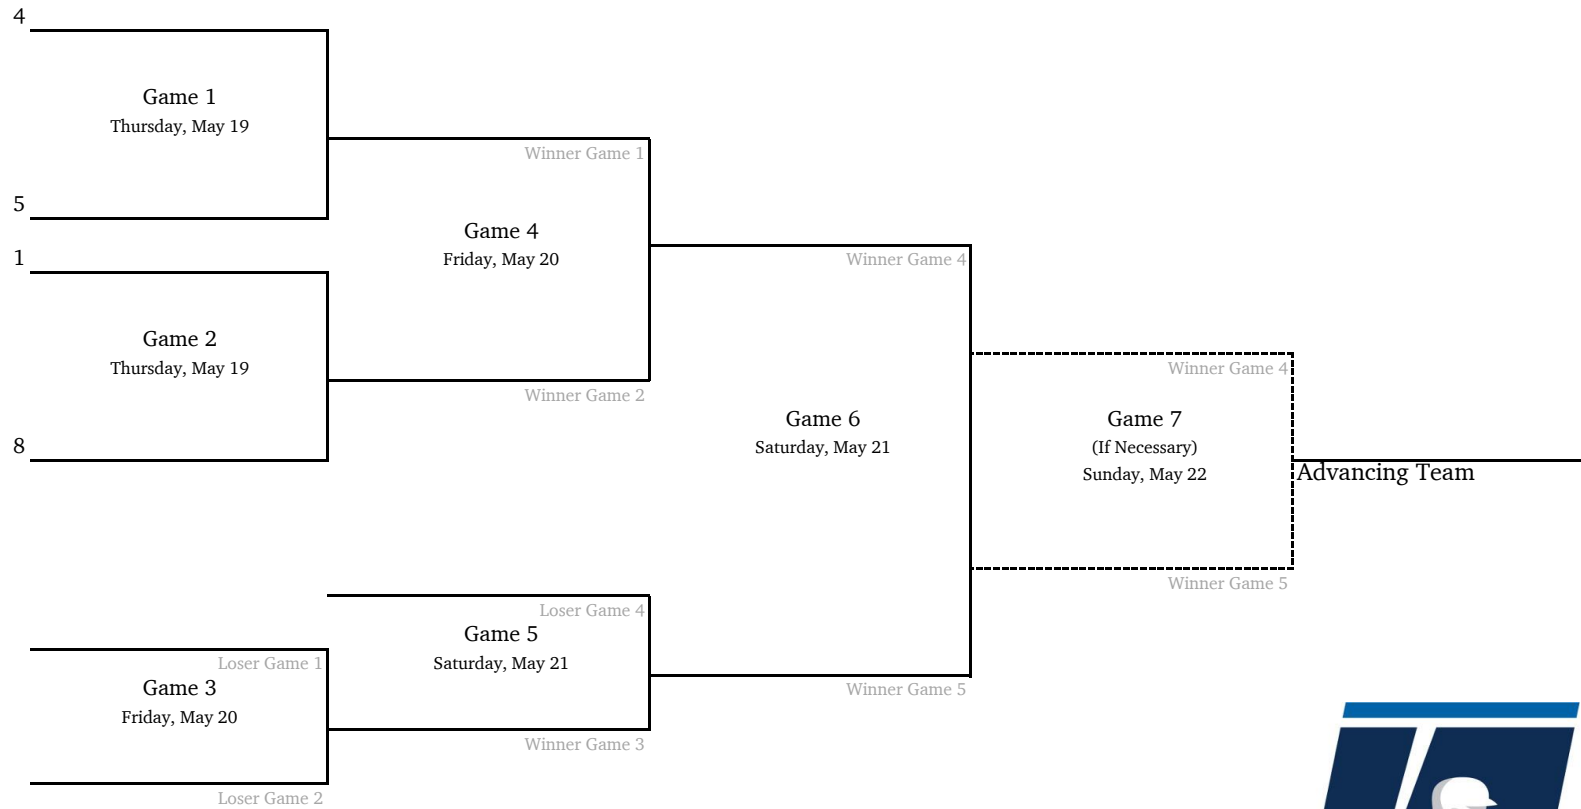

2022 NCAA Division II Baseball Championship

Atlantic Regional #2 - TBD, Host

*Denotes host institution
All times are Eastern.

2022 NCAA Division II Baseball Championship

Central Regional #1 - TBD, Host

*Denotes host institution
All times are Eastern.

2022 NCAA Division II Baseball Championship

Central Regional #2 - TBD, Host

*Denotes host institution
All times are Eastern.

2022 NCAA Division II Baseball Championship

East Regional #1 - TBD, Host

All times are Eastern.
Information subject to change.