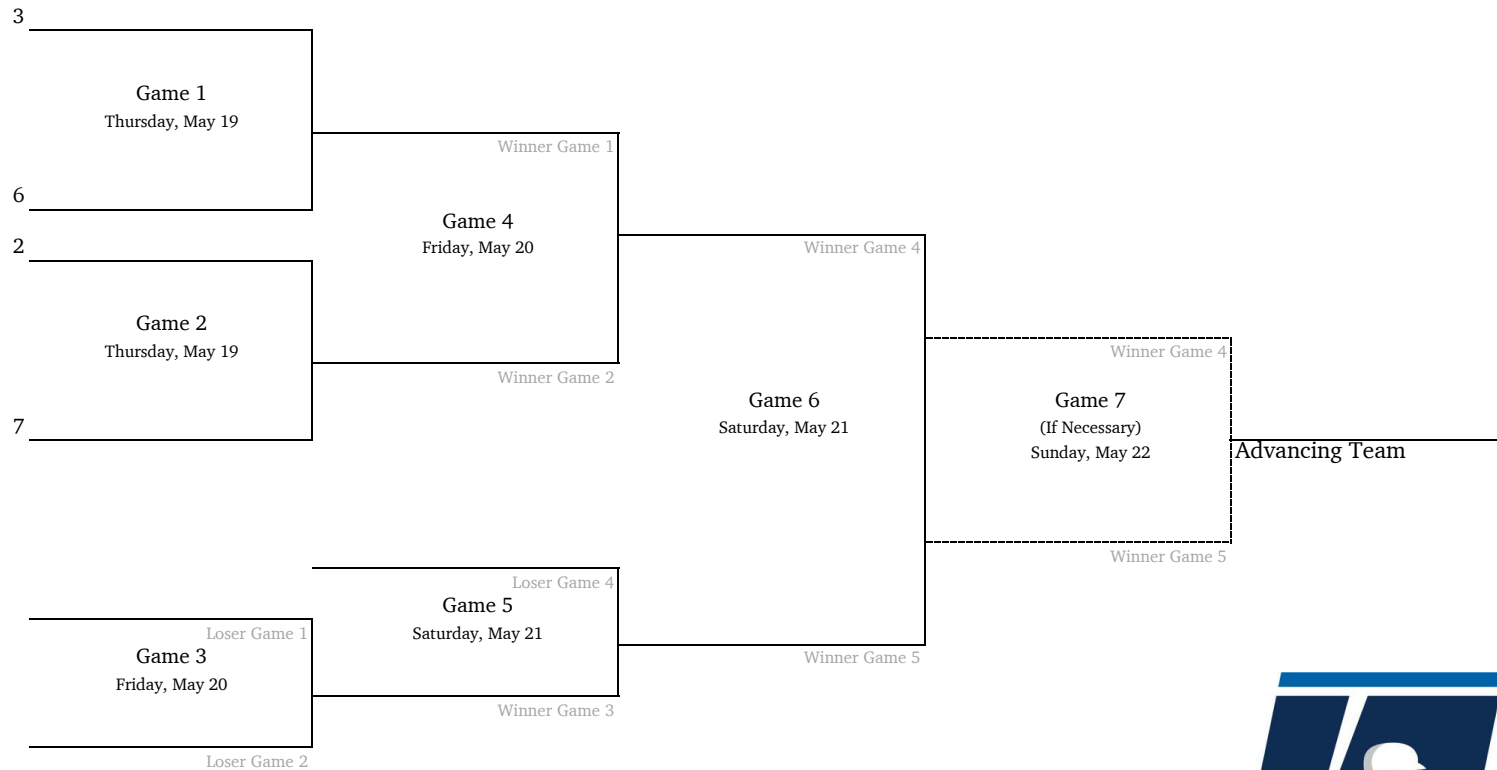

2022 NCAA Division II Baseball Championship

Southeast Regional #2 - TBD, Host

*Denotes host institution
All times are Eastern.