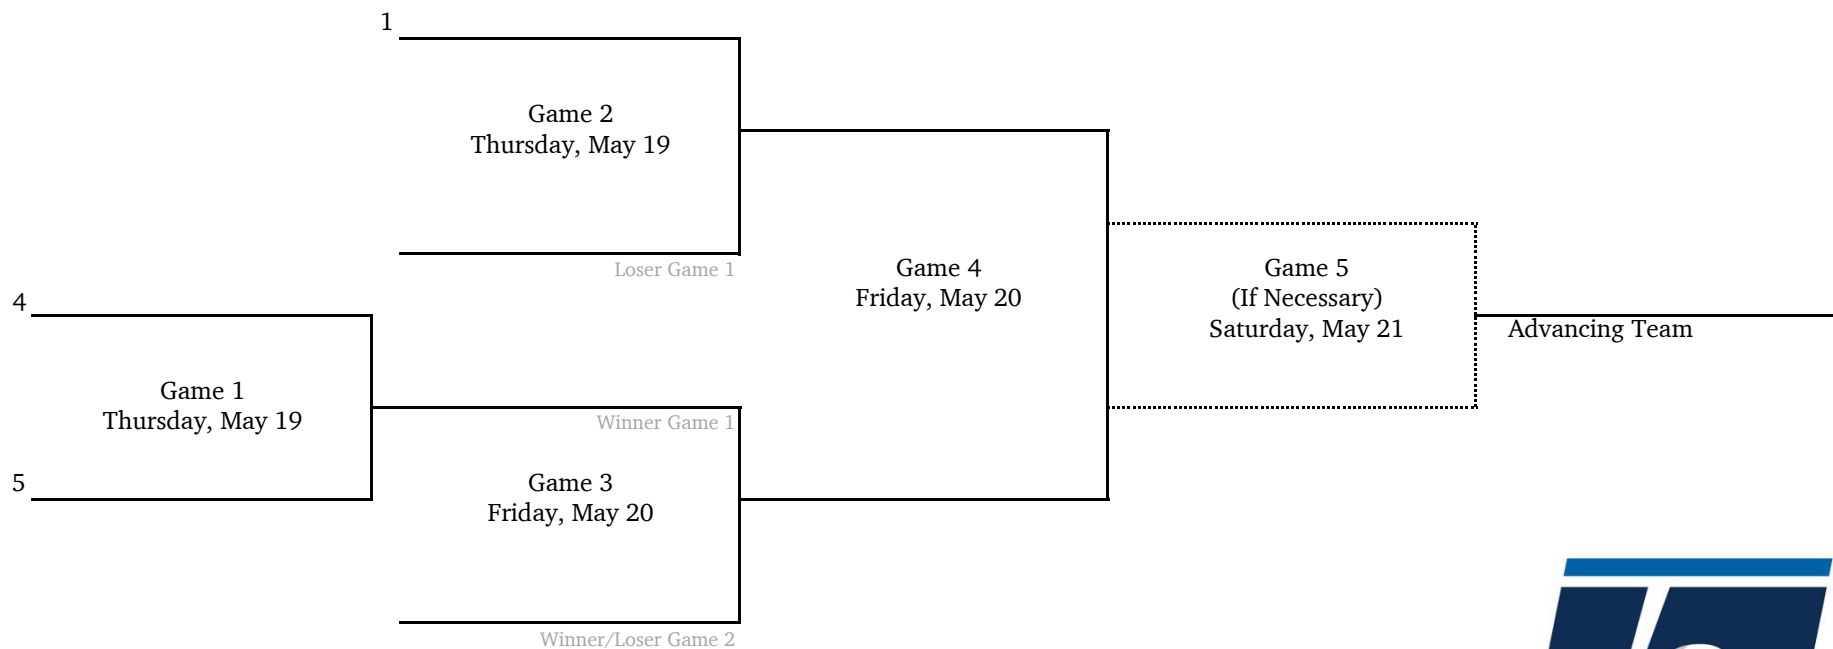

2022 NCAA Division II Baseball Championship

Atlantic Regional #2 - TBD, Host

*Denotes host institution
All times are Eastern.

2022 NCAA Division II Baseball Championship

Central Regional #1 - TBD, Host

*Denotes host institution
All times are Eastern.

2022 NCAA Division II Baseball Championship

Central Regional #2 - TBD, Host

*Denotes host institution
All times are Eastern.

2022 NCAA Division II Baseball Championship

East Regional #1 - TBD, Host

All times are Eastern.
Information subject to change.