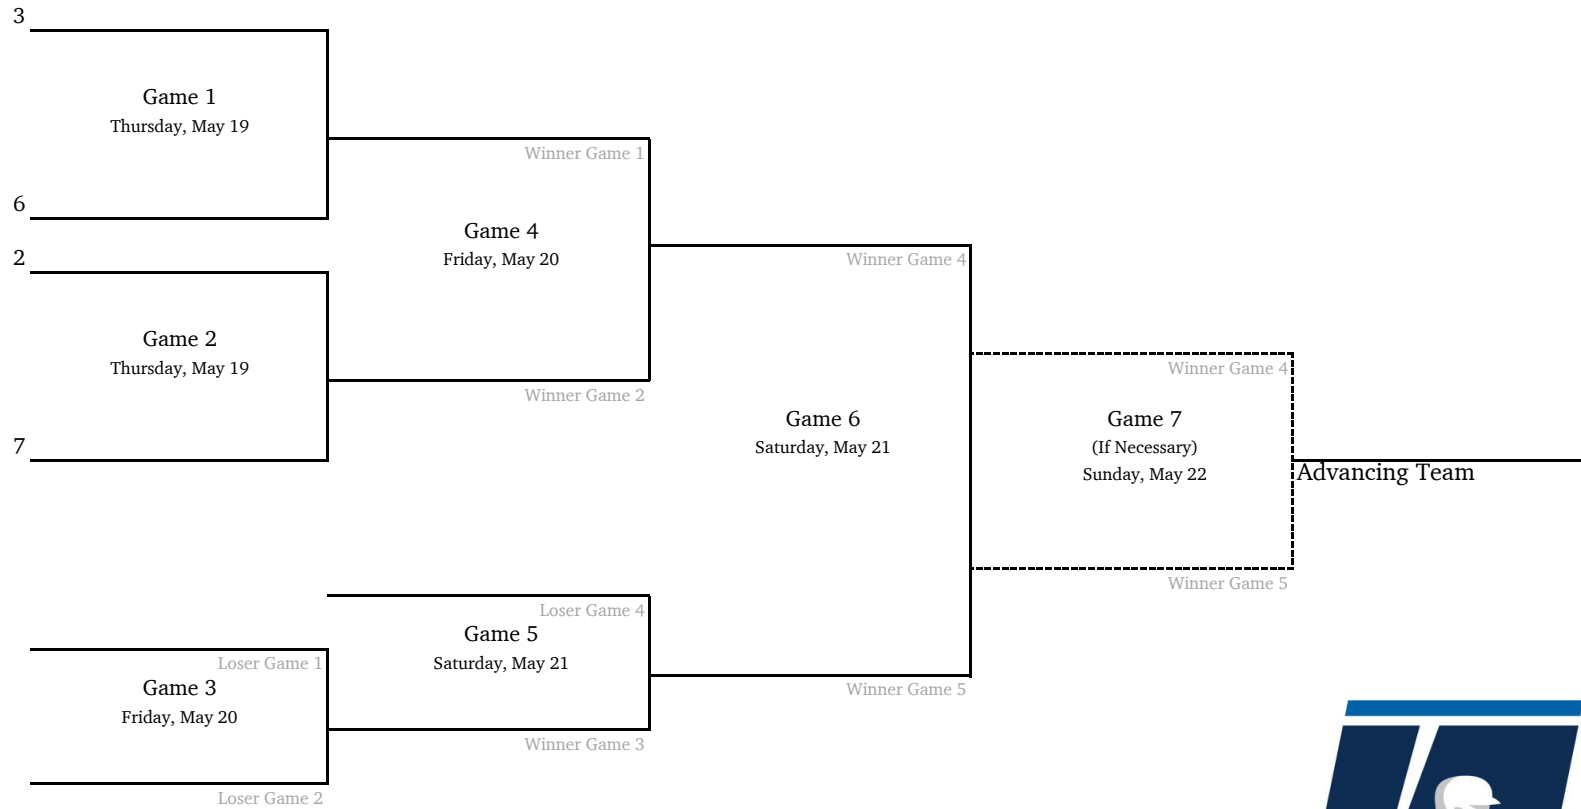

2022 NCAA Division II Baseball Championship

Midwest Regional #1 - TBD, Host

All times are Eastern.
Information subject to change.

© 2022 National Collegiate Athletic Association. No commercial use without the NCAA's written permission.

2022 NCAA Division II Baseball Championship

Midwest Regional #2 - TBD, Host

*Denotes host institution
All times are Eastern.

2022 NCAA Division II Baseball Championship

South Regional #1 - TBD, Host

*Denotes host institution
All times are Eastern.