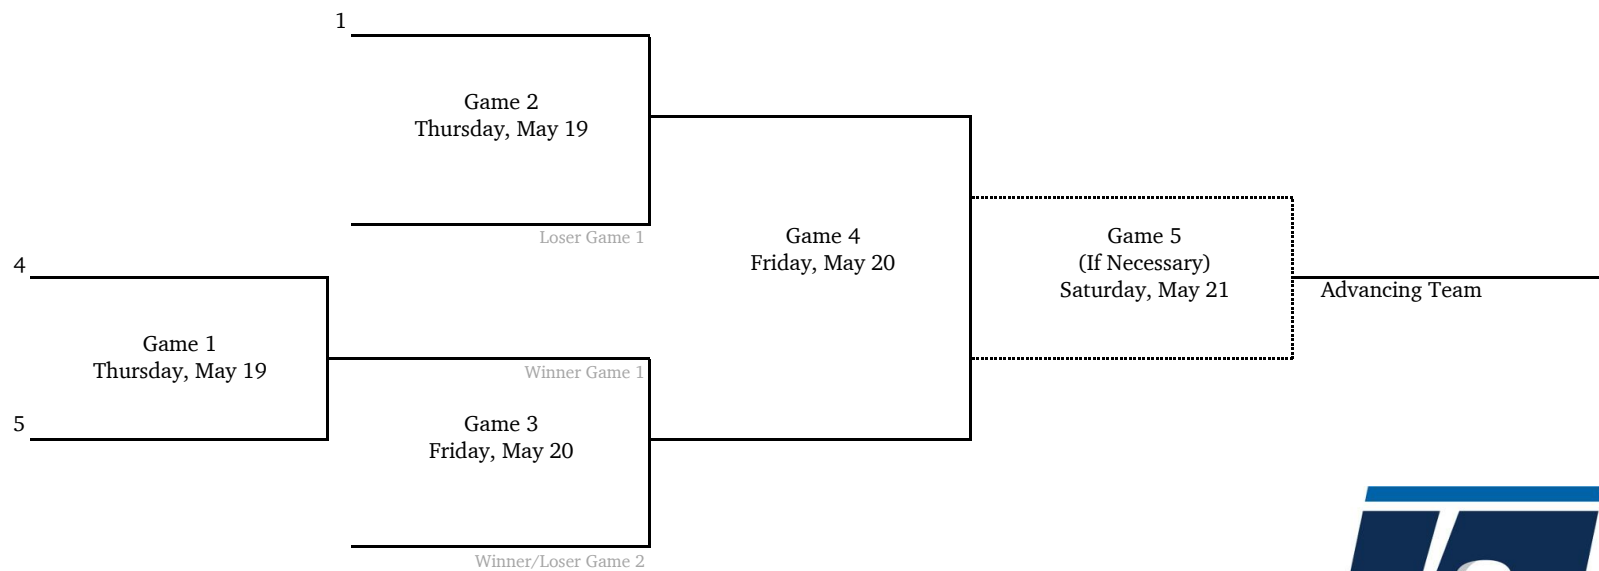

2022 NCAA Division II Baseball Championship

Central Regional #2 - TBD, Host

*Denotes host institution
All times are Eastern.

2022 NCAA Division II Baseball Championship

East Regional #1 - TBD, Host

All times are Eastern.
Information subject to change.

© 2022 National Collegiate Athletic Association. No commercial use without the NCAA's written permission.

2022 NCAA Division II Baseball Championship

East Regional #2 - TBD, Host

*Denotes host institution
All times are Eastern.

2022 NCAA Division II Baseball Championship

Midwest Regional #1 - TBD, Host

All times are Eastern.
Information subject to change.

© 2022 National Collegiate Athletic Association. No commercial use without the NCAA's written permission.