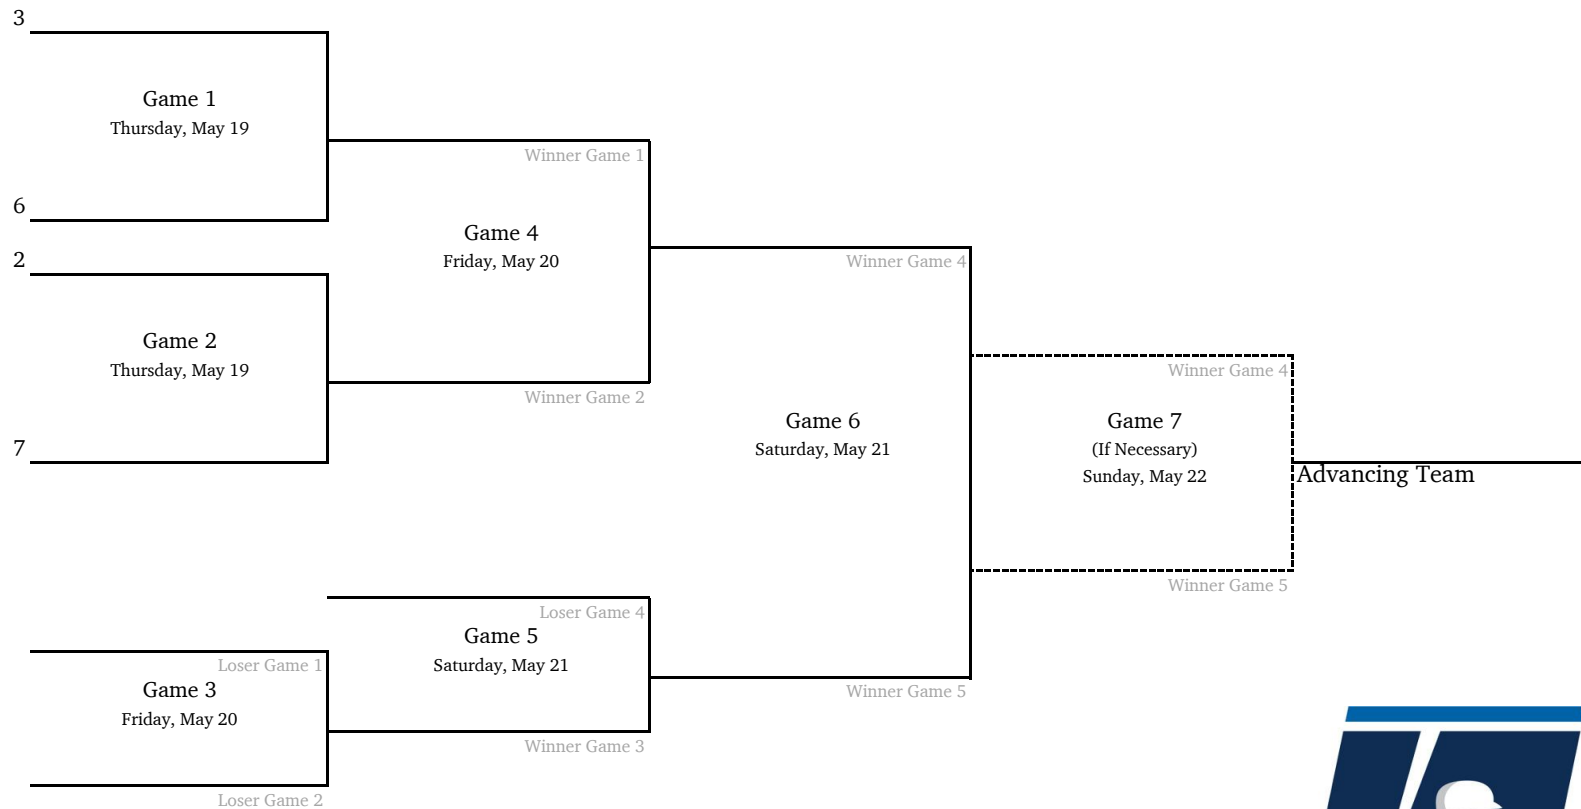

2022 NCAA Division II Baseball Championship

South Regional #2 - TBD, Host

*Denotes host institution
All times are Eastern.