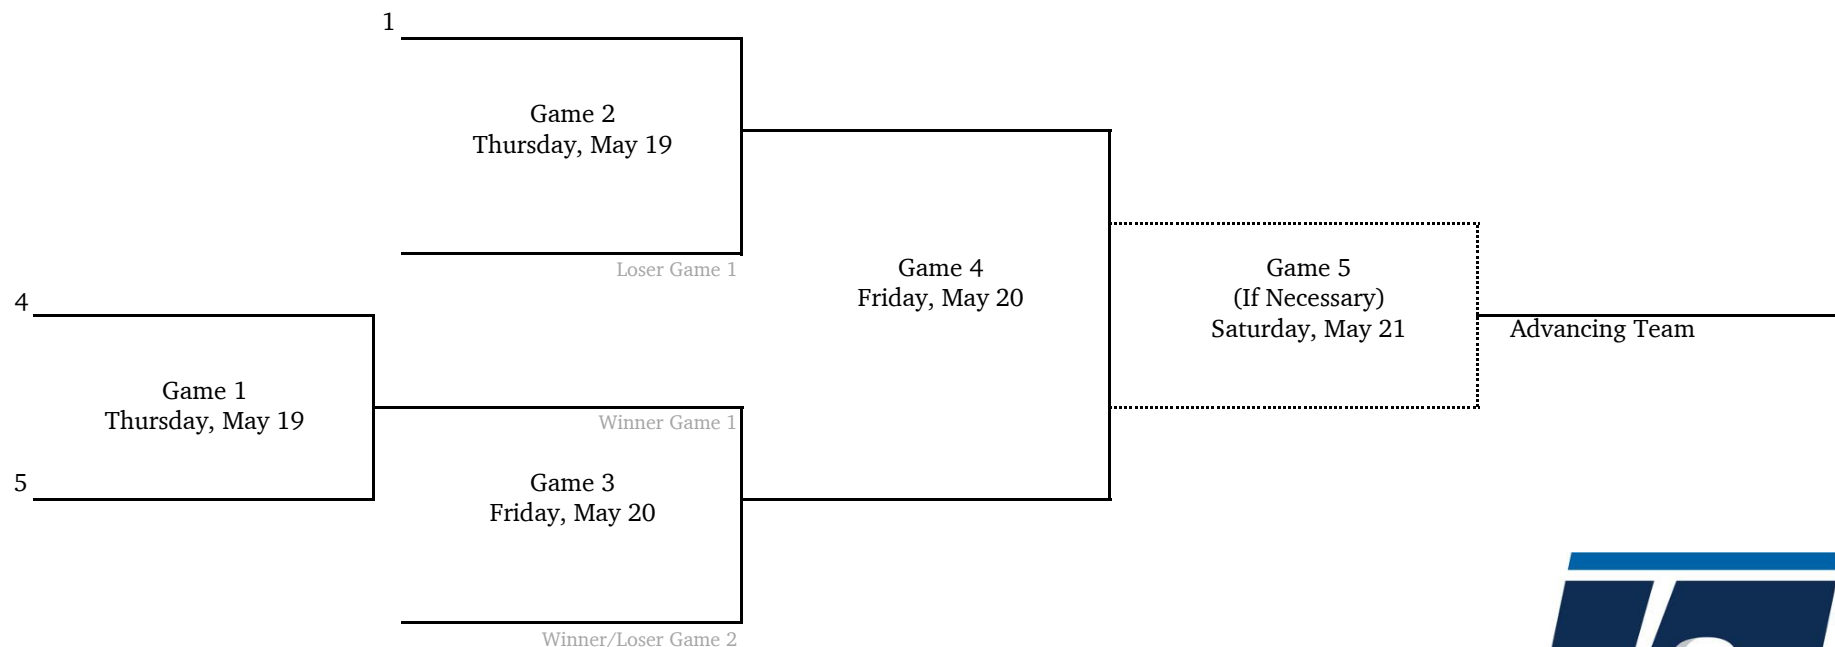

2022 NCAA Division II Baseball Championship

South Regional #2 - TBD, Host

*Denotes host institution
All times are Eastern.

2022 NCAA Division II Baseball Championship

Southeast Regional #1 - TBD, Host

All times are Eastern.
Information subject to change.