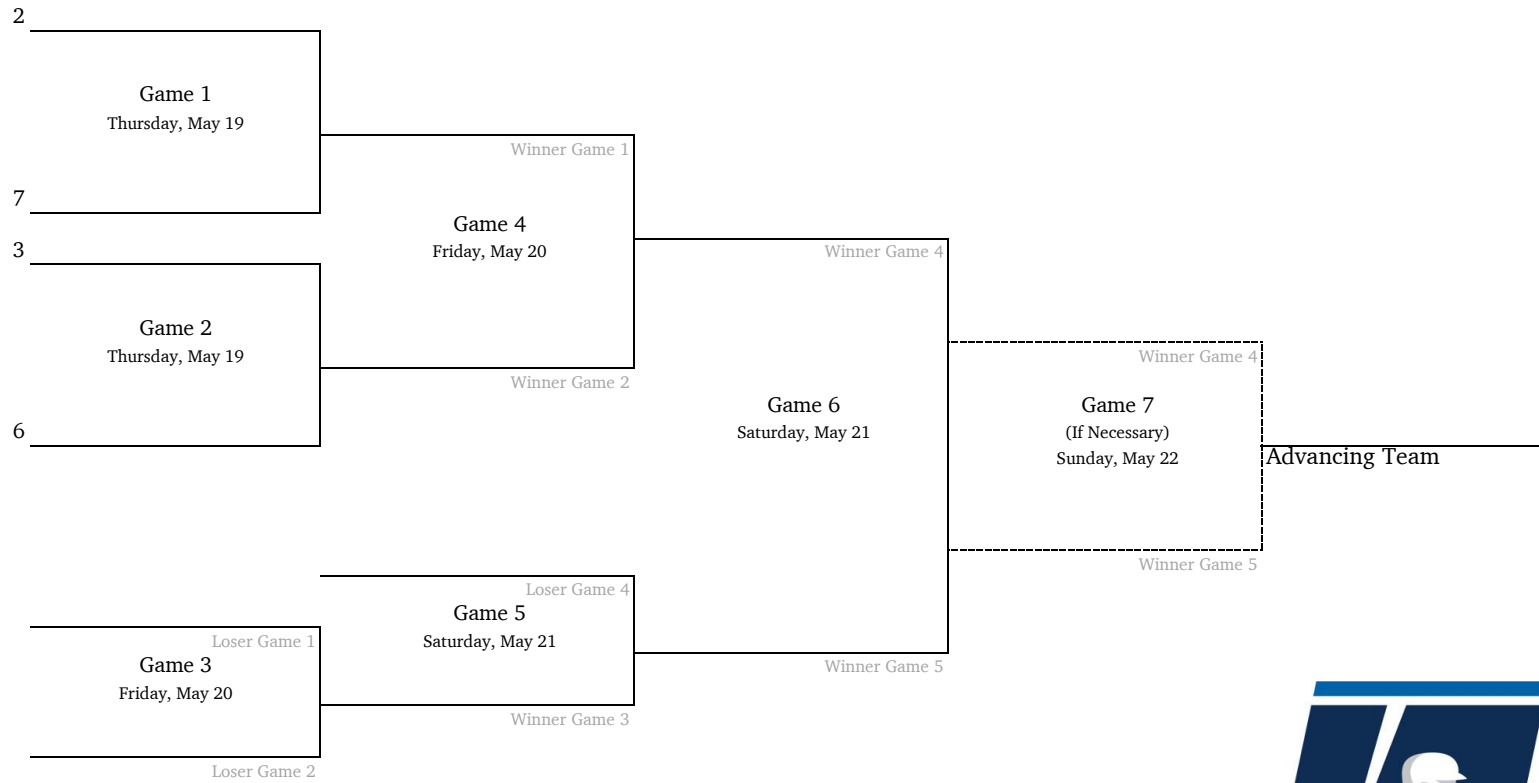

2022 NCAA Division II Baseball Championship

East Regional #2 - TBD, Host

*Denotes host institution
All times are Eastern.