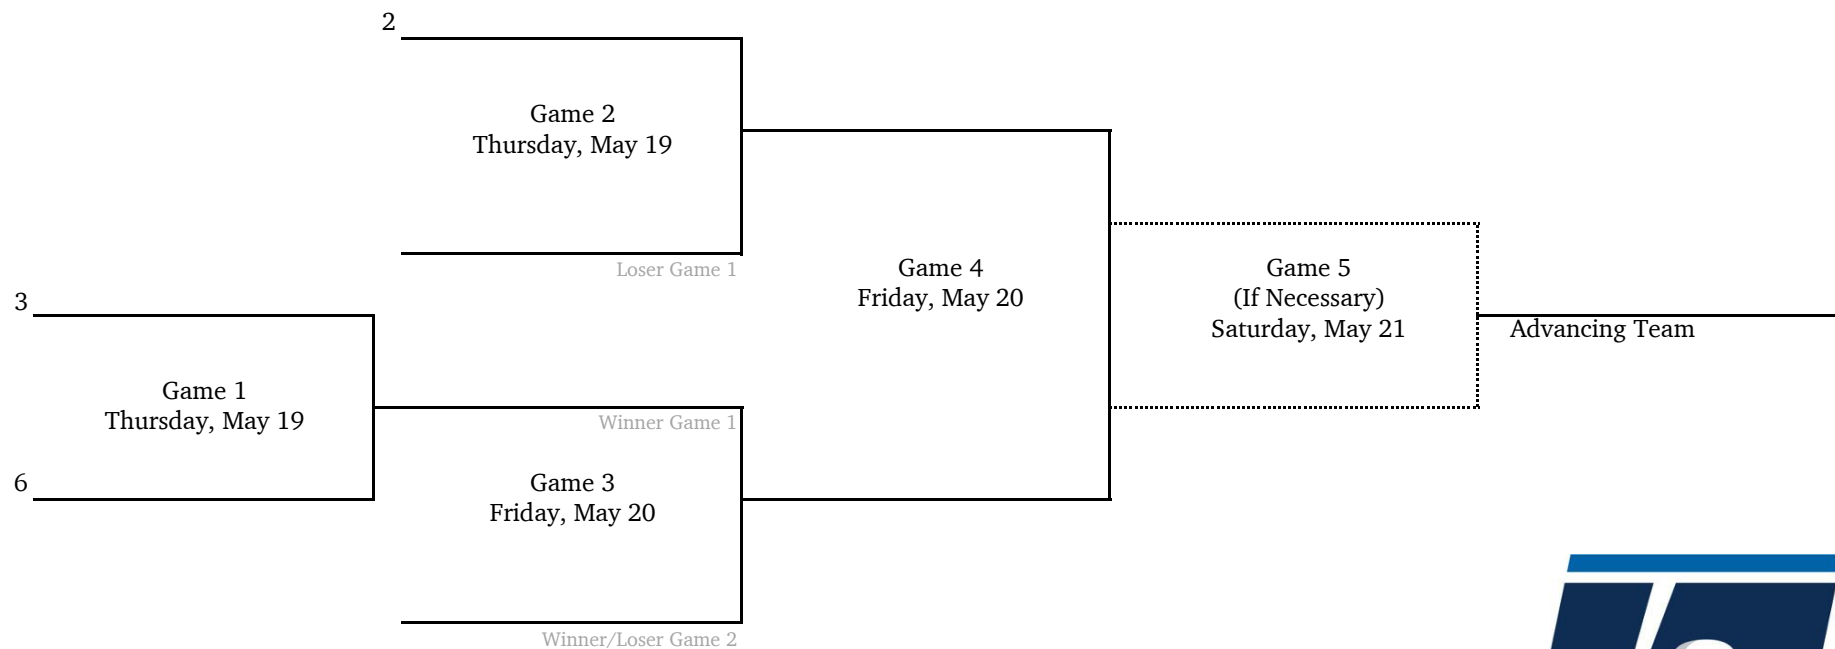

2022 NCAA Division II Baseball Championship

West Regional #2 - TBD, Host

All times are Eastern.
Information subject to change.

© 2022 National Collegiate Athletic Association. No commercial use without the NCAA's written permission.