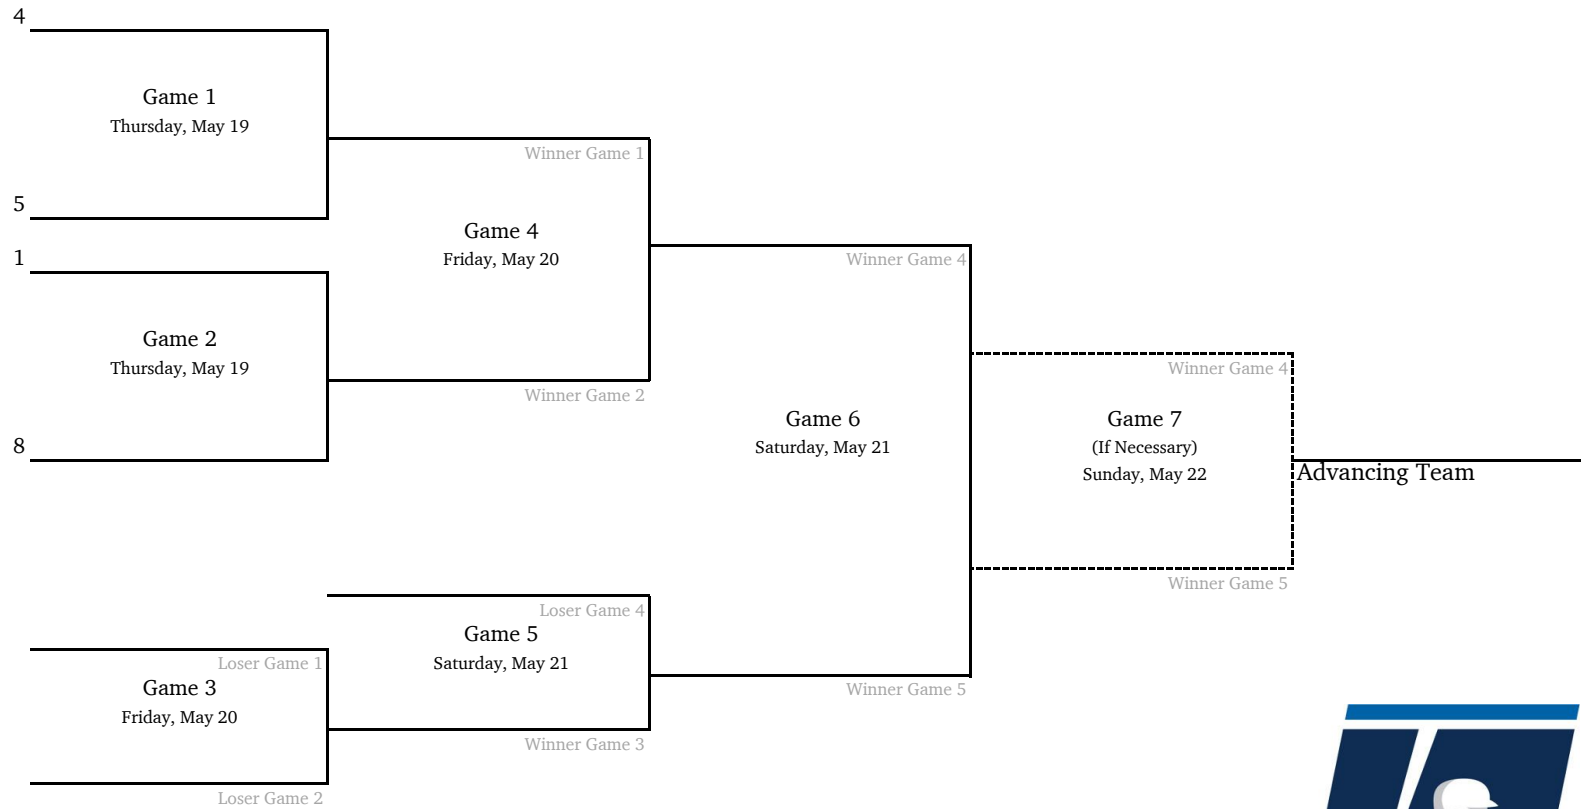

2022 NCAA Division II Baseball Championship

Midwest Regional #2 - TBD, Host

*Denotes host institution
All times are Eastern.

2022 NCAA Division II Baseball Championship

South Regional #1 - TBD, Host

*Denotes host institution
All times are Eastern.

2022 NCAA Division II Baseball Championship

South Regional #2 - TBD, Host

*Denotes host institution
All times are Eastern.

2022 NCAA Division II Baseball Championship

Southeast Regional #1 - TBD, Host

All times are Eastern.
Information subject to change.