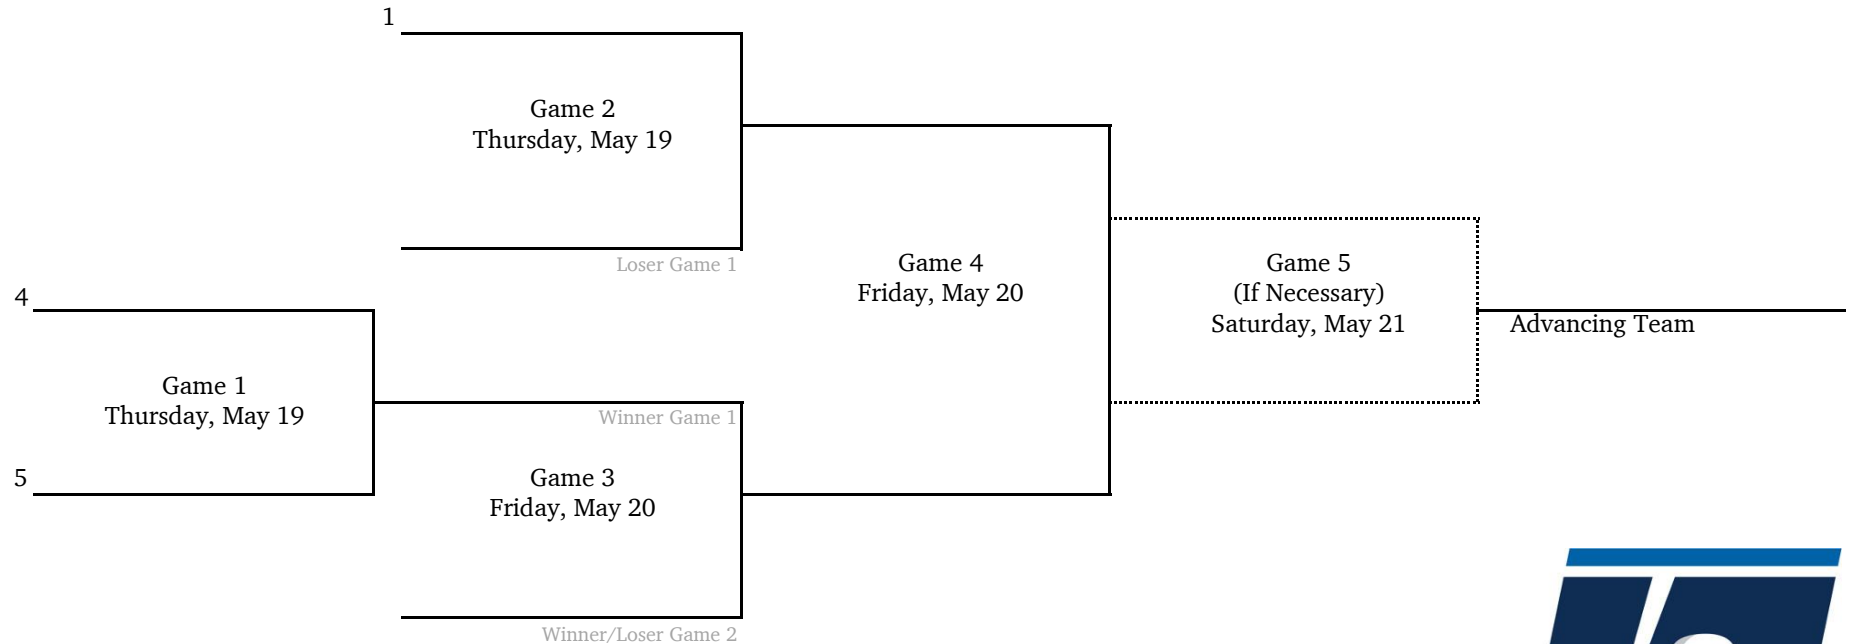

2022 NCAA Division II Baseball Championship

West Regional #1 - TBD, Host

All times are Eastern.
Information subject to change.

© 2022 National Collegiate Athletic Association. No commercial use without the NCAA's written permission.