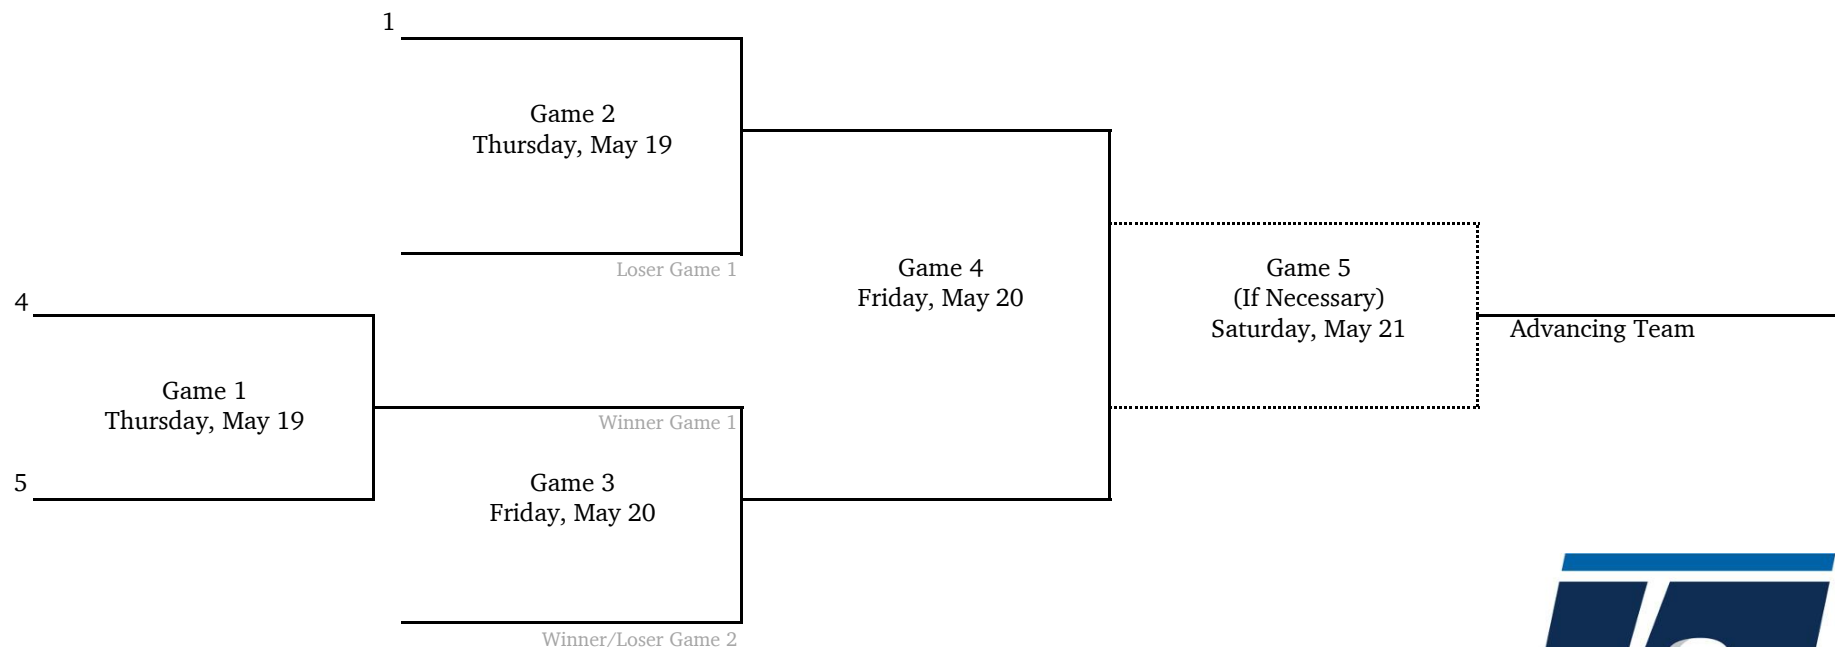

2022 NCAA Division II Baseball Championship

Atlantic Regional #1 - TBD, Host

All times are Eastern.
Information subject to change.

© 2022 National Collegiate Athletic Association. No commercial use without the NCAA's written permission.

2022 NCAA Division II Baseball Championship

Atlantic Regional #2 - TBD, Host

*Denotes host institution
All times are Eastern.

2022 NCAA Division II Baseball Championship

Central Regional #1 - TBD, Host

*Denotes host institution
All times are Eastern.

2022 NCAA Division II Baseball Championship

Central Regional #2 - TBD, Host

*Denotes host institution
All times are Eastern.

2022 NCAA Division II Baseball Championship

East Regional #1 - TBD, Host

All times are Eastern.
Information subject to change.