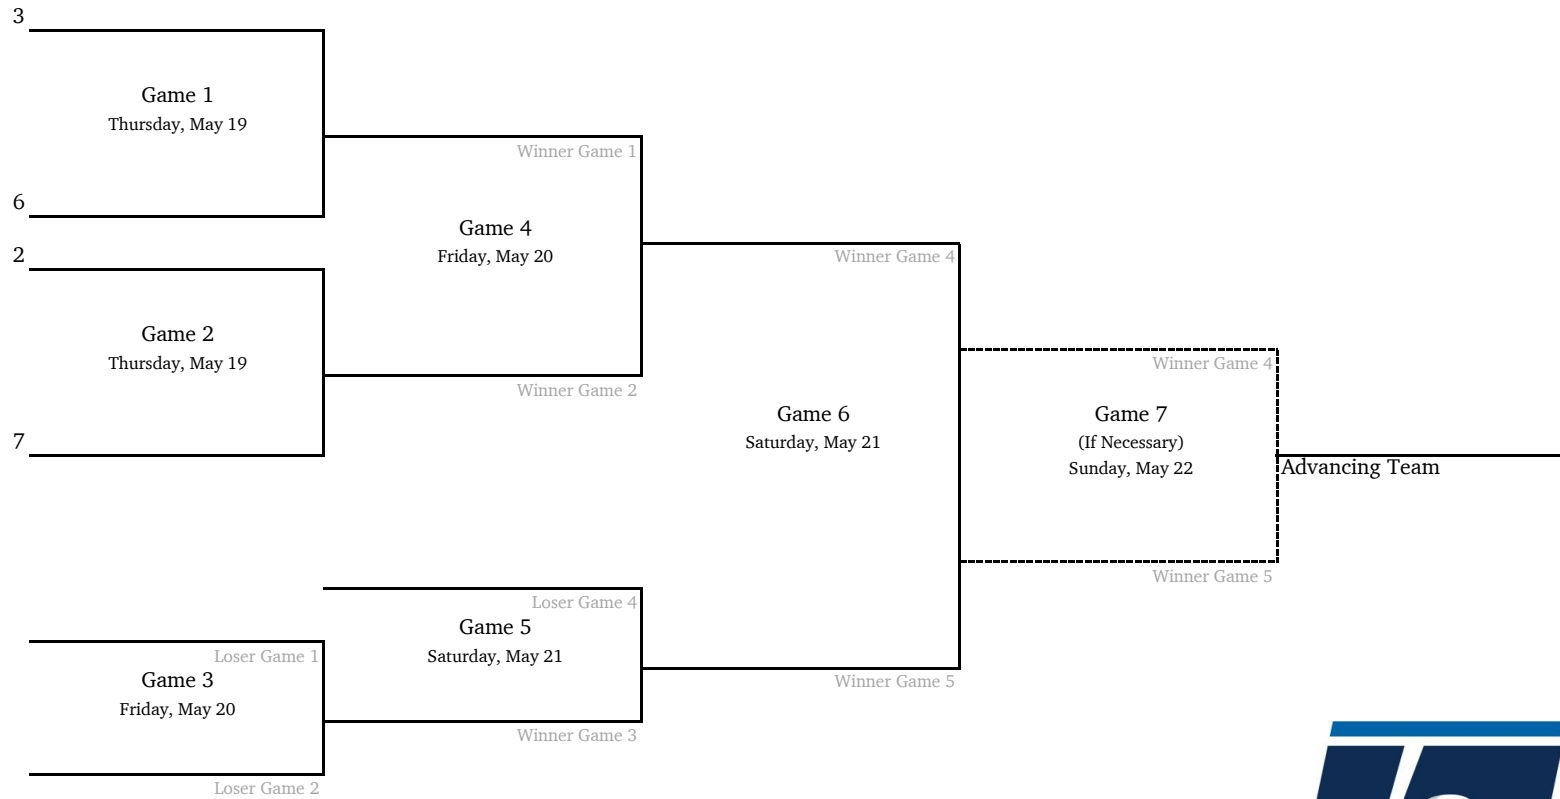

2022 NCAA Division II Baseball Championship

Atlantic Regional #1 - TBD, Host

All times are Eastern.
Information subject to change.

© 2022 National Collegiate Athletic Association. No commercial use without the NCAA's written permission.

2022 NCAA Division II Baseball Championship

Atlantic Regional #2 - TBD, Host

*Denotes host institution
All times are Eastern.

2022 NCAA Division II Baseball Championship

Central Regional #1 - TBD, Host

*Denotes host institution
All times are Eastern.

2022 NCAA Division II Baseball Championship

Central Regional #2 - TBD, Host

*Denotes host institution
All times are Eastern.

2022 NCAA Division II Baseball Championship

East Regional #1 - TBD, Host

All times are Eastern.
Information subject to change.