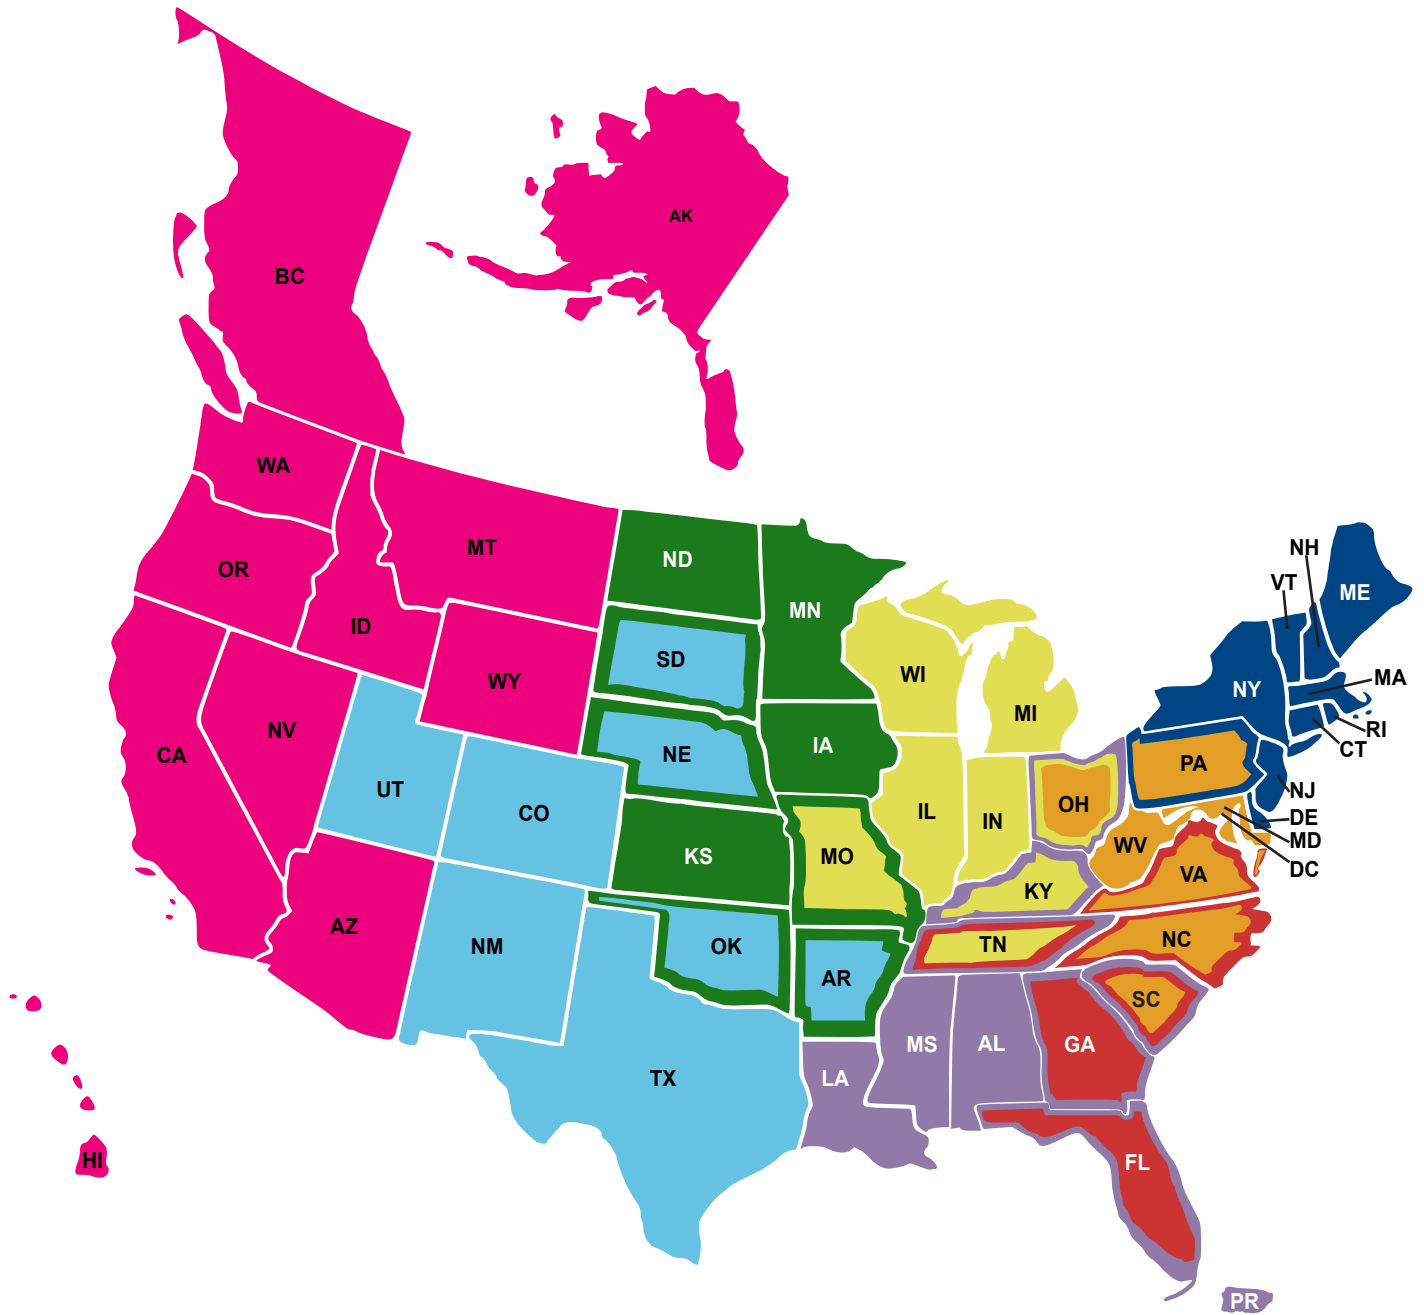

2023-24 Division II Regionalization Map

ATLANTIC - 43
 CIAA (13)
 MEC (11)
 PSAC (18)
 Independent (1)

CENTRAL - 41
 GAC (12)
 MIAA (14)
 NSIC (15)
 Independent (0)

EAST - 33
 CACC (12)
 ECC (9)
 NE-10 (12)
 Independent (0)

MIDWEST- 37
 GLIAC (10)
 GLVC (14)
 G-MAC(13)
 Independent (0)

SOUTH - 40
 GSC (13)
 SIAC (13)
 SSC (11)
 Independent (3)

SOUTH CENTRAL - 32
 LSC (17)
 RMAC (15)
 Independent (0)

SOUTHEAST- 35
 CC (14)
 PBC (9)
 SAC (12)
 Independent (0)

WEST - 32
 CCAA (12)
 GNAC (10)
 PWC (10)
 Independent (0)

Note: The Championships Committee, in consultation with the Management Council and Presidents Council, may amend the regionalization model due to approved changes in the membership (for example, the addition of new schools or conferences, realignment of current conferences).
Revised 9/11/2023