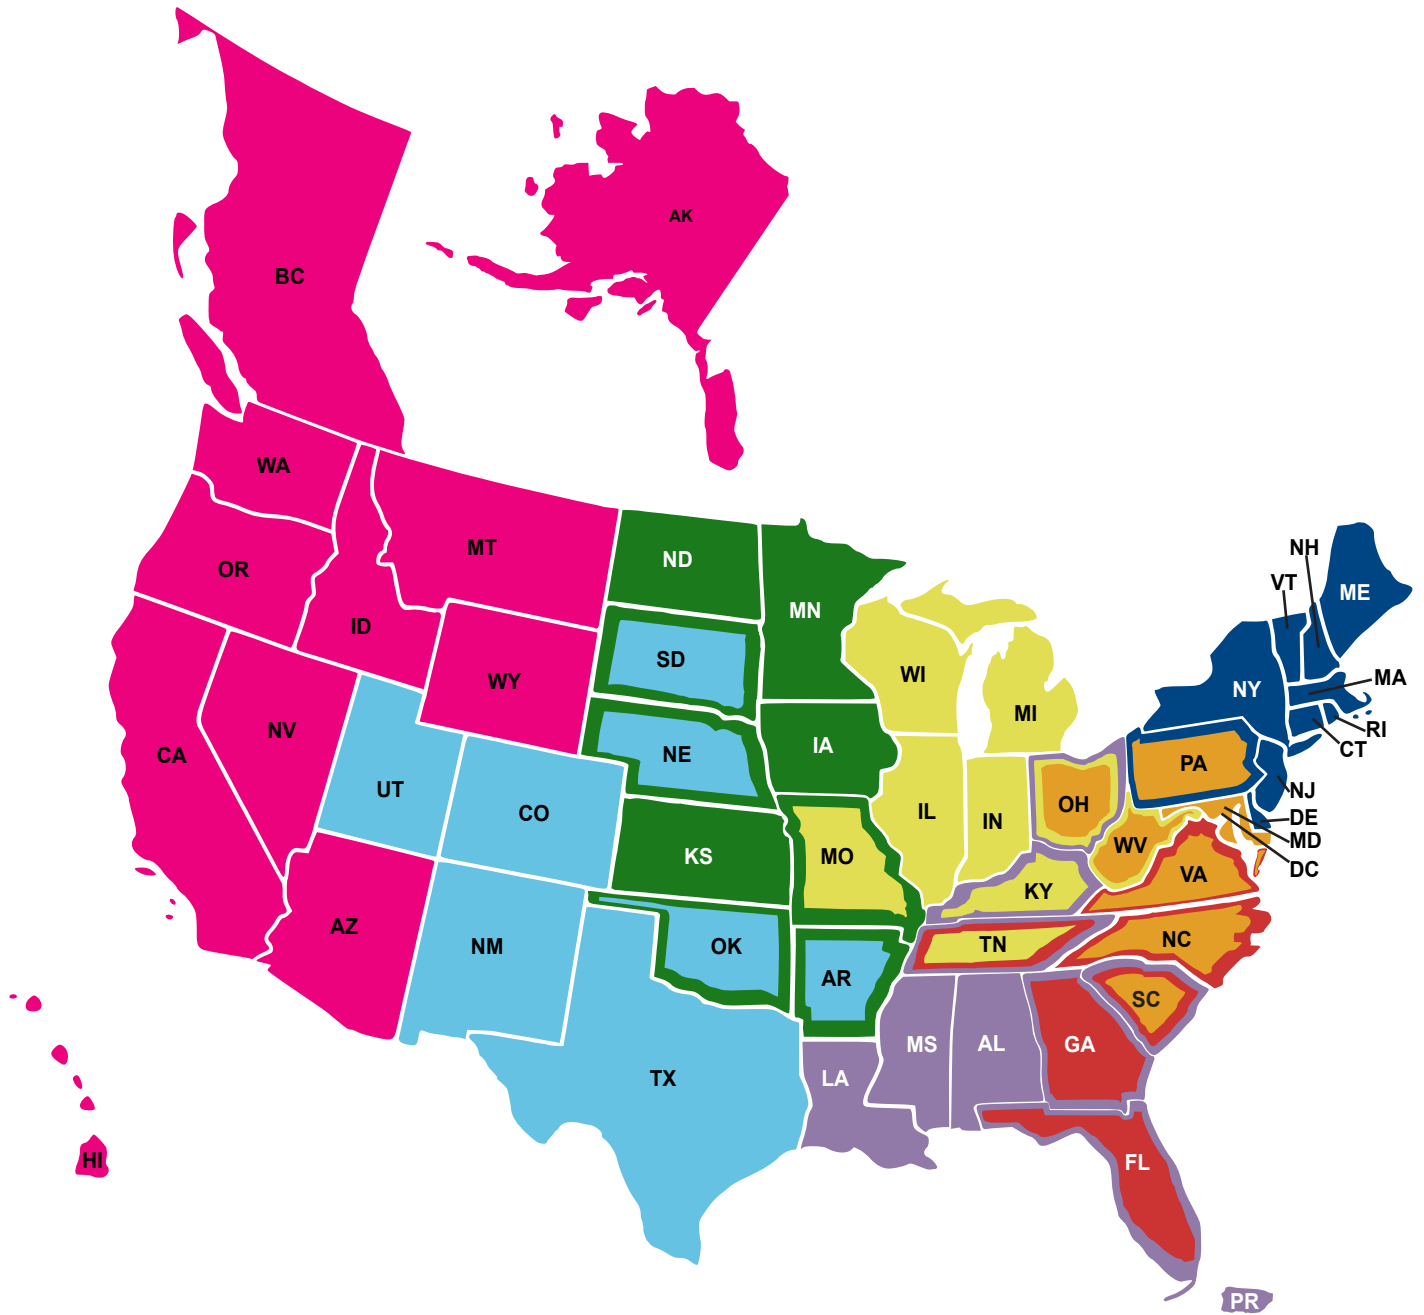

2022-23 Division II Regionalization Map

ATLANTIC - 44
 CIAA (12)
 MEC (12)
 PSAC (18)
 Independent (2)

CENTRAL - 42
 GAC (12)
 MIAA (14)
 NSIC (16)
 Independent (0)

EAST - 34
 CACC (13)
 ECC (8)
 NE-10 (13)
 Independent (0)

MIDWEST- 36
 GLIAC (10)
 GLVC (13)
 G-MAC(13)
 Independent (0)

SOUTH - 40
 GSC (13)
 SIAC (13)
 SSC (11)
 Independent (3)

SOUTH CENTRAL - 32
 LSC (17)
 RMAC (15)
 Independent (0)

SOUTHEAST- 35
 CC (13)
 PBC (10)
 SAC (12)
 Independent (0)

WEST - 33
 CCAA (12)
 GNAC (10)
 PWC (11)
 Independent (0)

Note: The Championships Committee, in consultation with the Management Council and Presidents Council, may amend the regionalization model due to approved changes in the membership (for example, the addition of new schools or conferences, realignment of current conferences).
Revised 8/29/2022