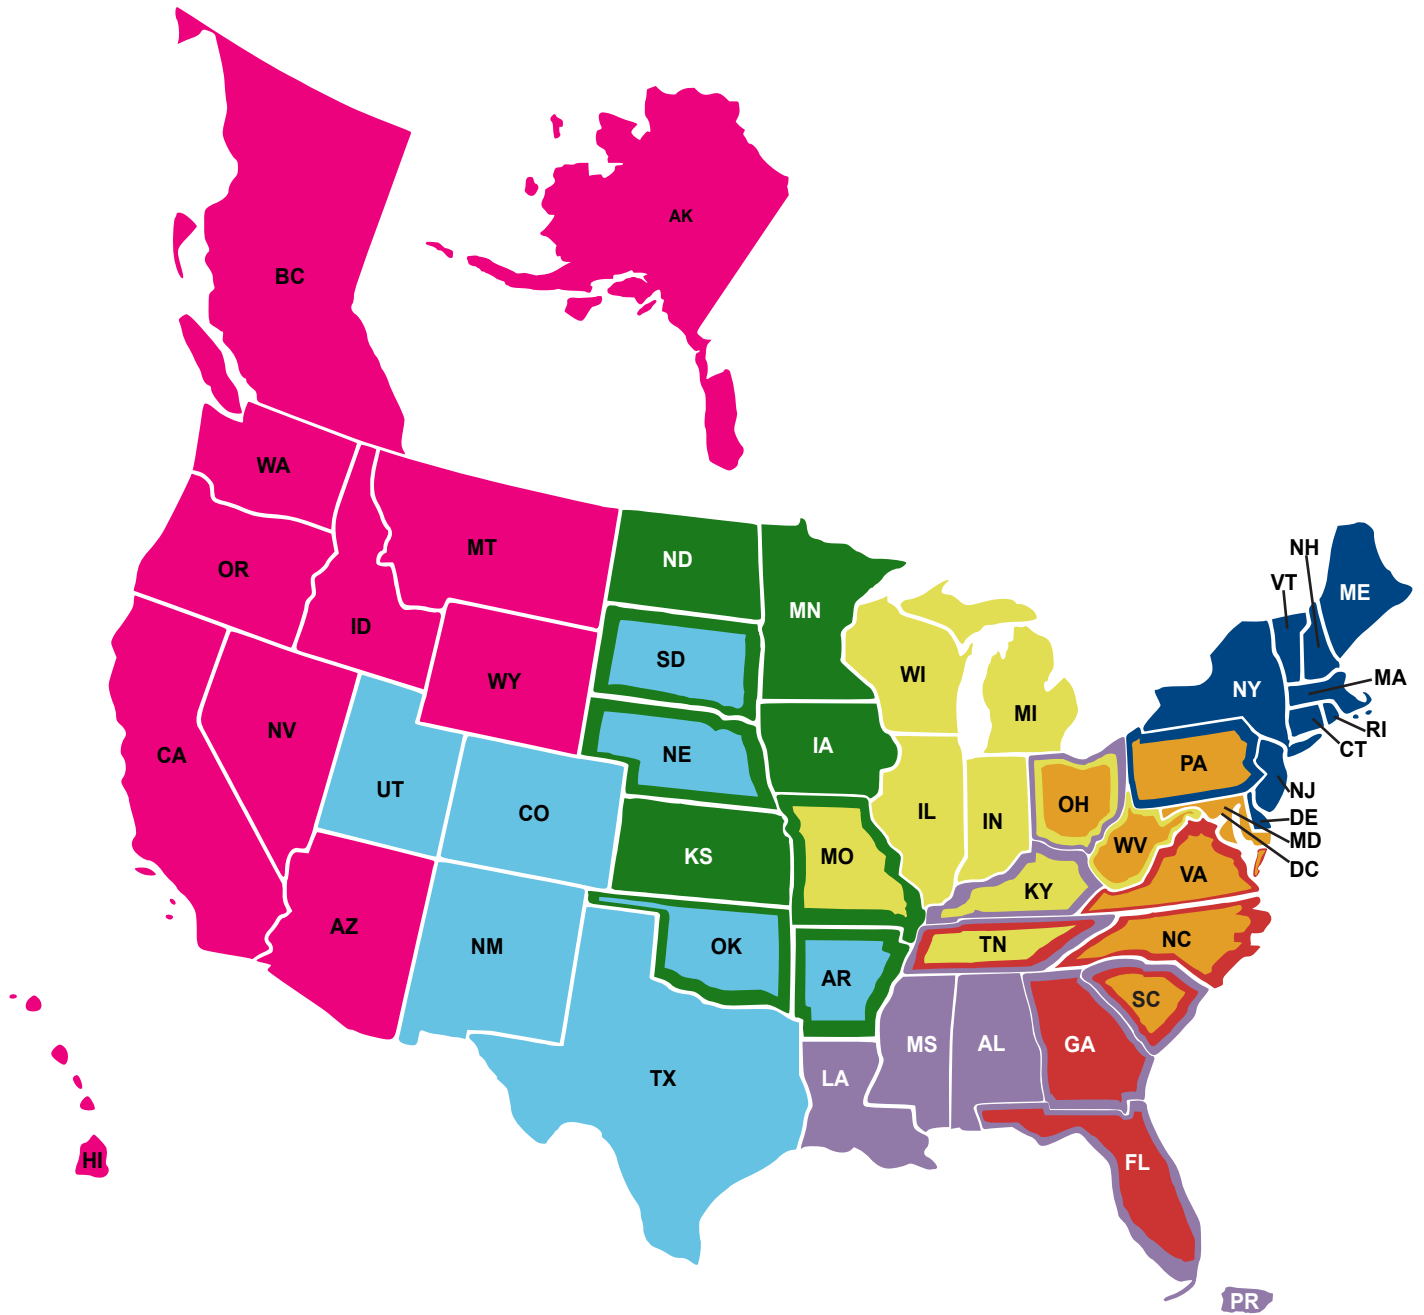

# 2021-22 Division II Regionalization Map

**ATLANTIC - 43**  
 CIAA (12)  
 MEC (11)  
 PSAC (18)  
 Independent (2)

**CENTRAL - 42**  
 GAC (12)  
 MIAA (12)  
 NSIC (16)  
 Independent (2)

**EAST - 35**  
 CACC (13)  
 ECC (8)  
 NE-10 (14)  
 Independent (0)

**MIDWEST- 38**  
 GLIAC (11)  
 GLVC (15)  
 G-MAC(12)  
 Independent (0)

**SOUTH - 40**  
 GSC (13)  
 SIAC (13)  
 SSC (11)  
 Independent (3)

**SOUTH CENTRAL - 33**  
 LSC (18)  
 RMAC (15)  
 Independent (0)

**SOUTHEAST- 36**  
 CC (13)  
 PBC (10)  
 SAC (13)  
 Independent (0)

**WEST - 33**  
 CCAA (12)  
 GNAC (10)  
 PWC (11)  
 Independent (0)

**Note: The Championships Committee, in consultation with the Management Council and Presidents Council, may amend the regionalization model due to approved changes in the membership (for example, the addition of new schools or conferences, realignment of current conferences).**  
*Revised 8/26/2021*