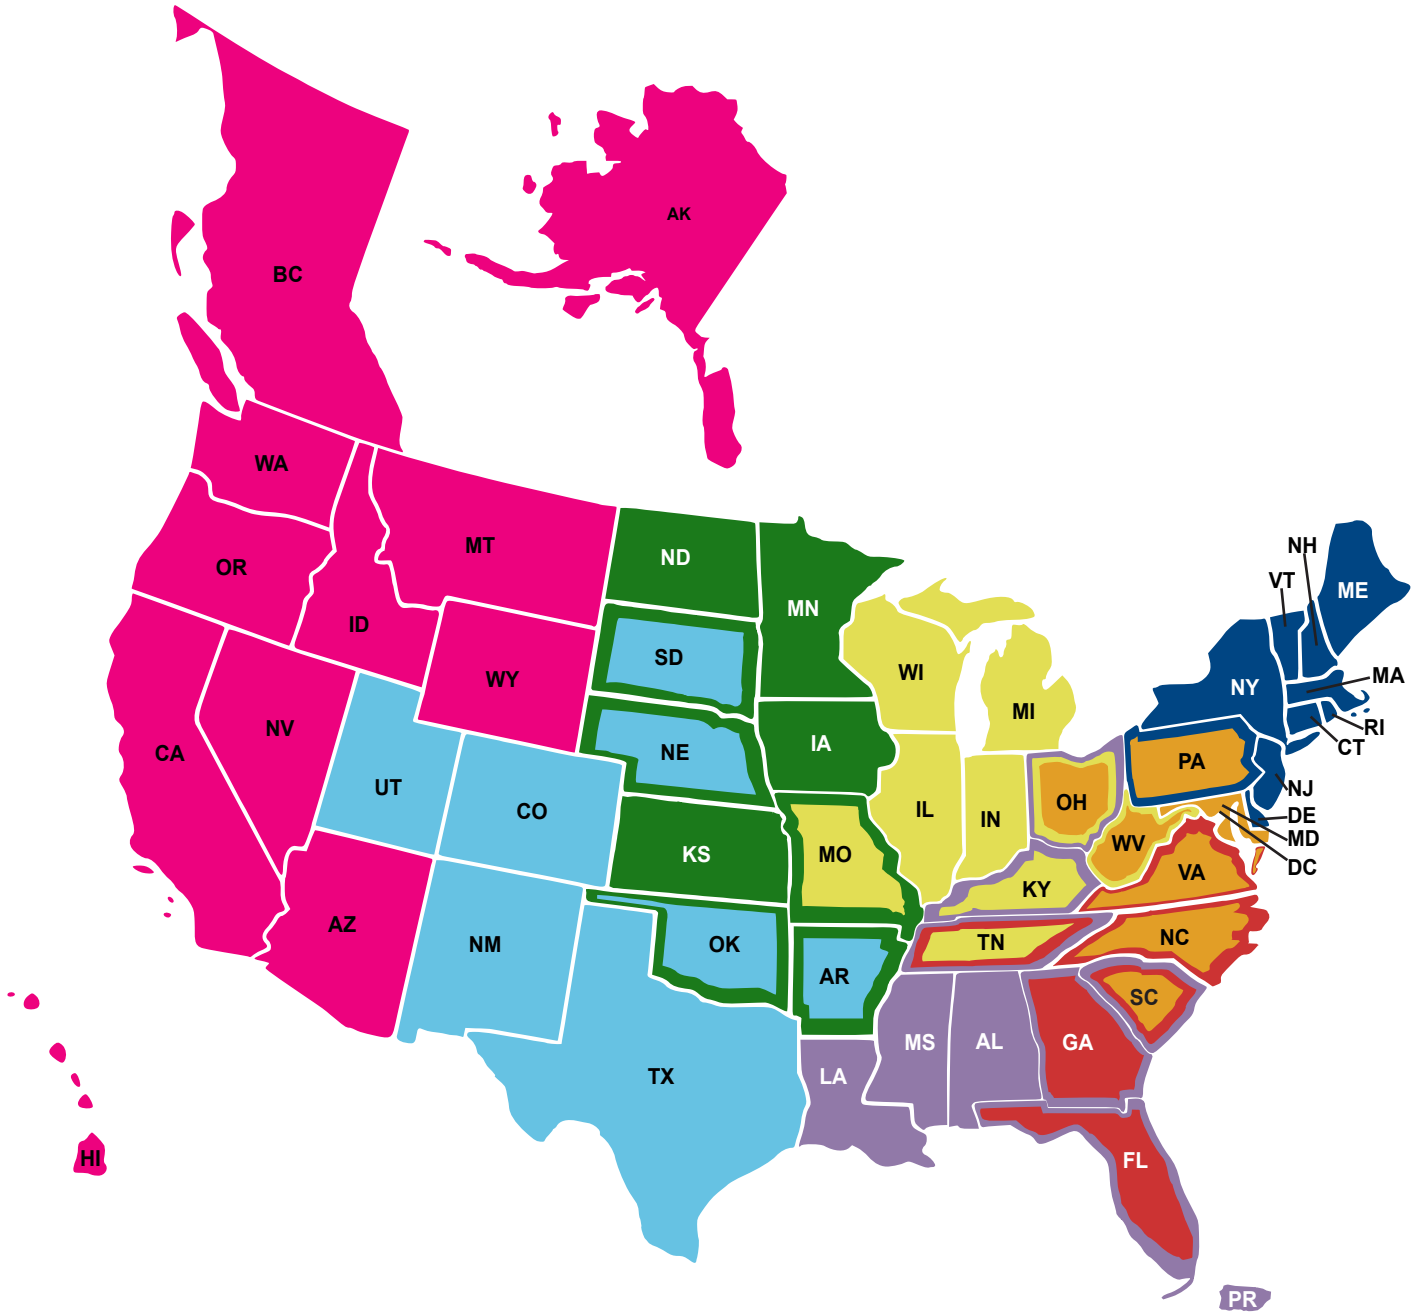

2020-21 Division II Regionalization Map

ATLANTIC - 43
 CIAA (12)
 MEC (11)
 PSAC (18)
 Independent (2)

CENTRAL - 42
 GAC (12)
 MIAA (12)
 NSIC (16)
 Independent (2)

EAST - 36
 CACC (14)
 ECC (8)
 NE-10 (14)
 Independent (0)

MIDWEST - 39
 GLIAC (12)
 GLVC (15)
 G-MAC (12)
 Independent (0)

SOUTH - 40
 GSC (13)
 SIAC (13)
 SSC (11)
 Independent (3)

SOUTH CENTRAL - 32
 LSC (17)
 RMAC (15)
 Independent (0)

SOUTHEAST - 36
 CC (11)
 PBC (12)
 SAC (13)
 Independent (0)

WEST - 33
 CCAA (12)
 GNAC (10)
 PWC (11)
 Independent (0)

Note: The Championships Committee, in consultation with the Management Council and Presidents Council, may amend the regionalization model due to approved changes in the membership (for example, the addition of new schools or conferences, realignment of current conferences).
Revised 8/24/2020