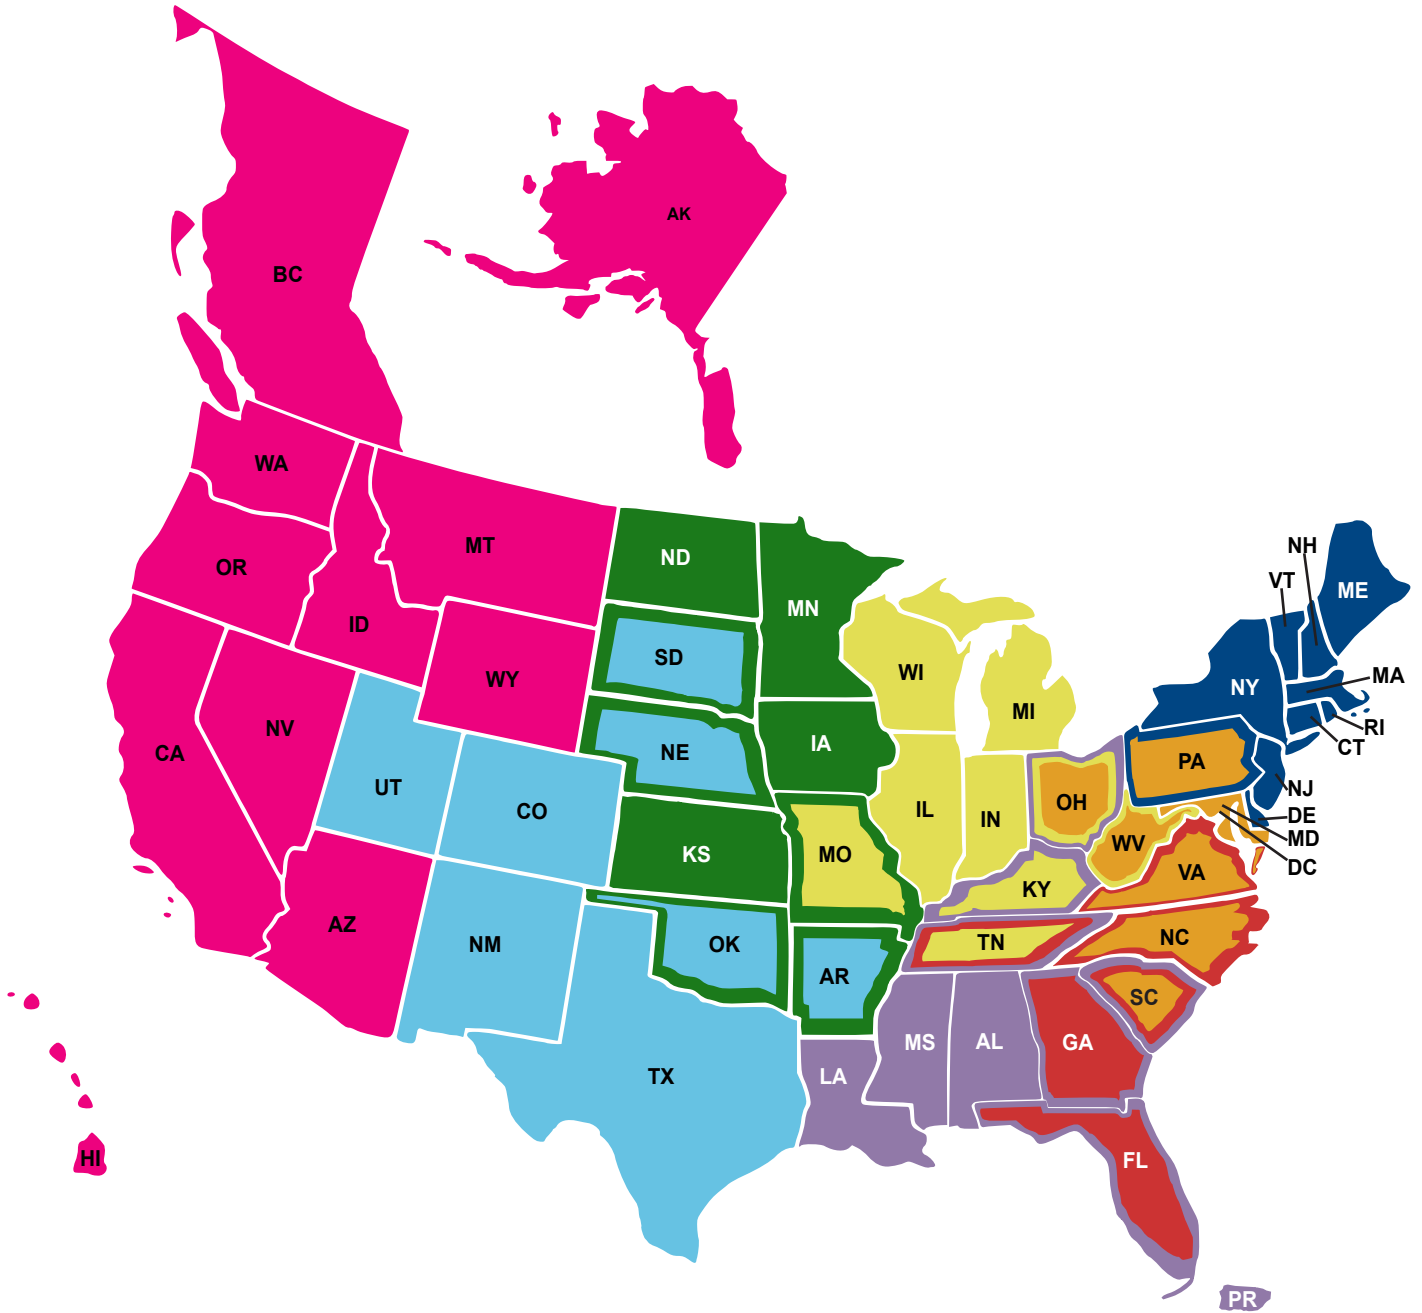

2019-20 Regionalization Map

ATLANTIC - 43
 CIAA (12)
 MEC (11)
 PSAC (18)
 Independent (2)

CENTRAL - 42
 GAC (12)
 MIAA (12)
 NSIC (16)
 Independent (2)

EAST - 37
 CACC (14)
 ECC (9)
 NE-10 (14)
 Independent (0)

MIDWEST- 42
 GLIAC (12)
 GLVC (16)
 G-MAC(13)
 Independent (1)

SOUTH - 40
 GSC (13)
 SIAC (13)
 SSC (11)
 Independent (3)

SOUTH CENTRAL - 34
 LSC (18)
 RMAC (16)
 Independent (0)

SOUTHEAST- 36
 CC (12)
 PBC (12)
 SAC (12)
 Independent (0)

WEST - 36
 CCAA (13)
 GNAC (11)
 PWC (12)
 Independent (0)

Note: The Championships Committee, in consultation with the Management Council and Presidents Council, may amend the regionalization model due to approved changes in the membership (for example, the addition of new schools or conferences, realignment of current conferences).
Revised 8/26/2019